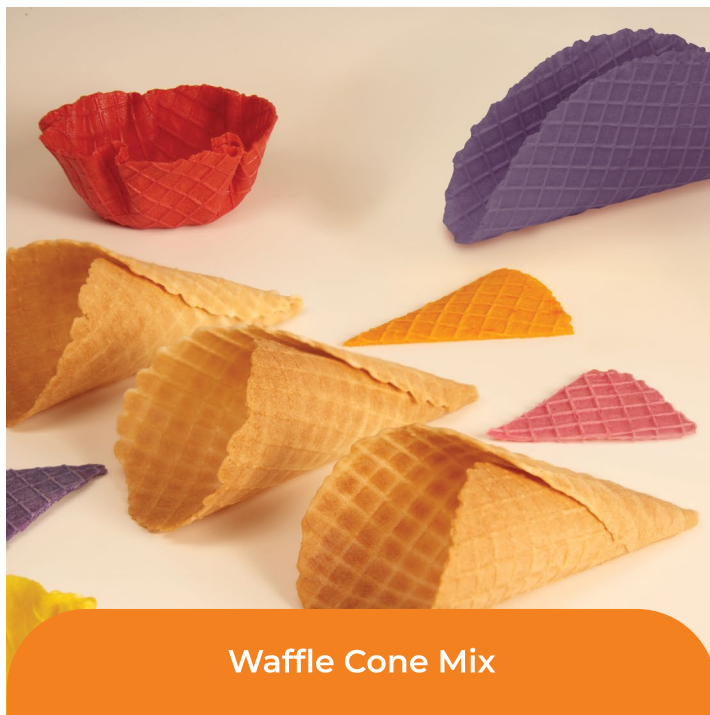

Waffle Cone Mix

- Waffle Cone Mix
- Chocolate Waffle Cone Mix
- Red Velvet Waffle Cone Mix
- Savoury Waffle Cone Mix
- Waffle Cone Mix – No Added Sugar (Vanilla / Chocolate)

Multimillet Waffle Cone Mix

- Multimillet Waffle Cone Mix (Vanilla / Chocolate)
- Multimillet Waffle Cone Mix – No Added Sugar (Vanilla / Chocolate)

Natural Colours for Waffle Cones

Waffle Cone Mix